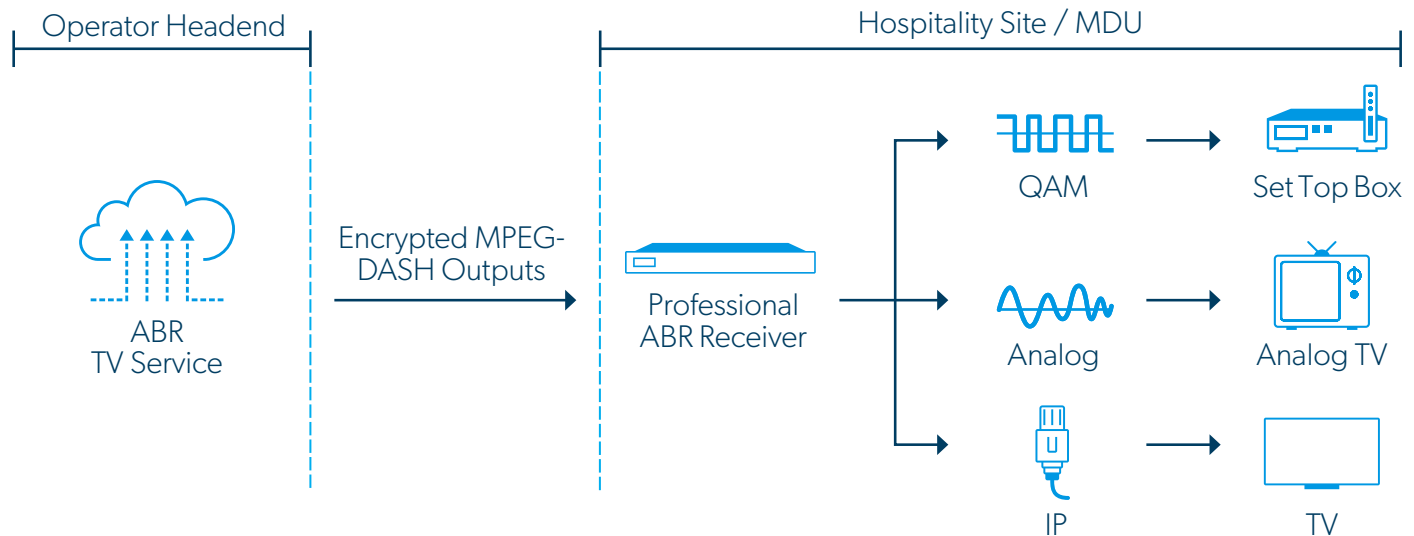

Re-purpose ABR Services at the Edge

Why WISI?

- ✓ Work with a world pioneer in video distribution and edge video processing
- ✓ Reduce operational costs by deploying a modular platform with integrated monitoring and analytics
- ✓ Experience centralized confidence monitoring with a visual mosaic of all remote sites
- ✓ Reliable 24/7 operation thanks to strong North American technical support